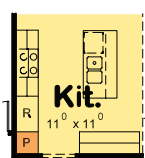

ALTERNATE KITCHEN LAYOUT