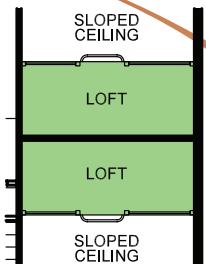

# the MISSOURI

1556 total sq. ft.

ALTERNATE KITCHEN LAYOUT

ALTERNATE MASTER BATH LAYOUT

BR. 2 & 3 LOFTS

The master bedroom is located for privacy—just the thing when you want to relax. And when you're ready to socialize, the family room, eating area and kitchen flow nicely. The lower level opens up yet another opportunity for entertaining, whether your tastes are more towards a large game room or perhaps a home theatre. Also, we offer an alternate master bath layout with soaking tub as well as an island kitchen option, so you can tailor the design around how you want your home to live.