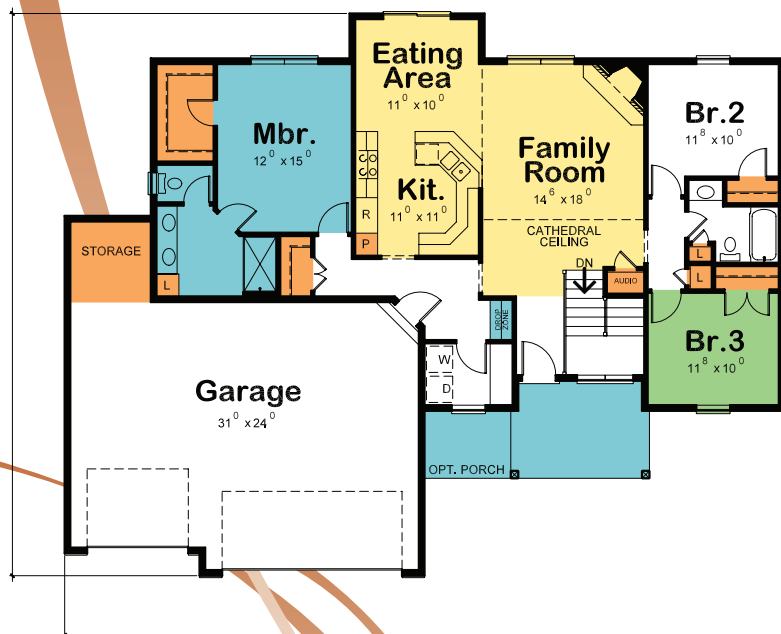

# the MISSOURI

1556 total sq. ft.

ALTERNATE KITCHEN LAYOUT

ALTERNATE MASTER BATH LAYOUT

BR. 2 & 3 LOFTS

# the MISSOURI

1556 total sq. ft.

ALTERNATE ELEVATION

### Livability at a Glance

- entertaining
- de-stressing
- flexible living
- storage

Thoughtful touches abound in our new Missouri design. Take the humble laundry room, for example. A window in the laundry is truly welcome, whether you're trying to separate dark colors or just for fresh air. A counter makes folding laundry less of a chore, while the space under that counter is great for laundry basket storage. Speaking of storage, it's everywhere in the Missouri—the oversized garage, a deep coat closet near the master bedroom, even loft-type areas for the secondary bedrooms!

The master bedroom is located for privacy—just the thing when you want to relax. And when you're ready to socialize, the family room, eating area and kitchen flow nicely. The lower level opens up yet another opportunity for entertaining, whether your tastes are more towards a large game room or perhaps a home theatre. Also, we offer an alternate master bath layout with soaking tub as well as an island kitchen option, so you can tailor the design around how you want your home to live.