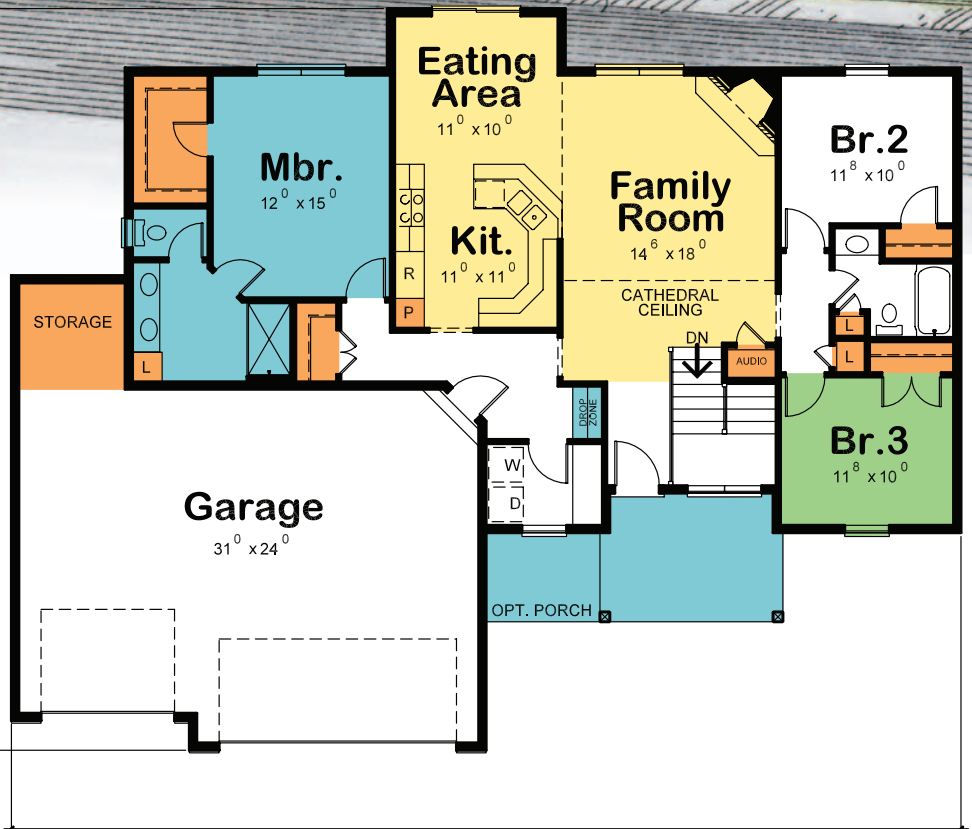

# the MISSOURI

1556 total sq. ft.

ALTERNATE KITCHEN LAYOUT

ALTERNATE MASTER BATH LAYOUT

BR. 2 & 3 LOFTS

# the MISSOURI

1556 total sq. ft.

ALTERNATE ELEVATION

### Livability at a Glance

- entertaining
- de-stressing
- flexible living
- storage

Thoughtful touches abound in our new Missouri design. Take the humble laundry room, for example. A window in the laundry is truly welcome, whether you're trying to separate dark colors or just for fresh air. A counter makes folding laundry less of a chore, while the space under that counter is great for laundry basket storage. Speaking of storage, it's everywhere in the Missouri—the oversized garage, a deep coat closet near the master bedroom, even loft-type areas for the secondary bedrooms!

The master bedroom is located for privacy—just the thing when you want to relax. And when you're ready to socialize, the family room, eating area and kitchen flow nicely. The lower level opens up yet another opportunity for entertaining, whether your tastes are more towards a large game room or perhaps a home theatre. Also, we offer an alternate master bath layout with soaking tub as well as an island kitchen option, so you can tailor the design around how you want your home to live.