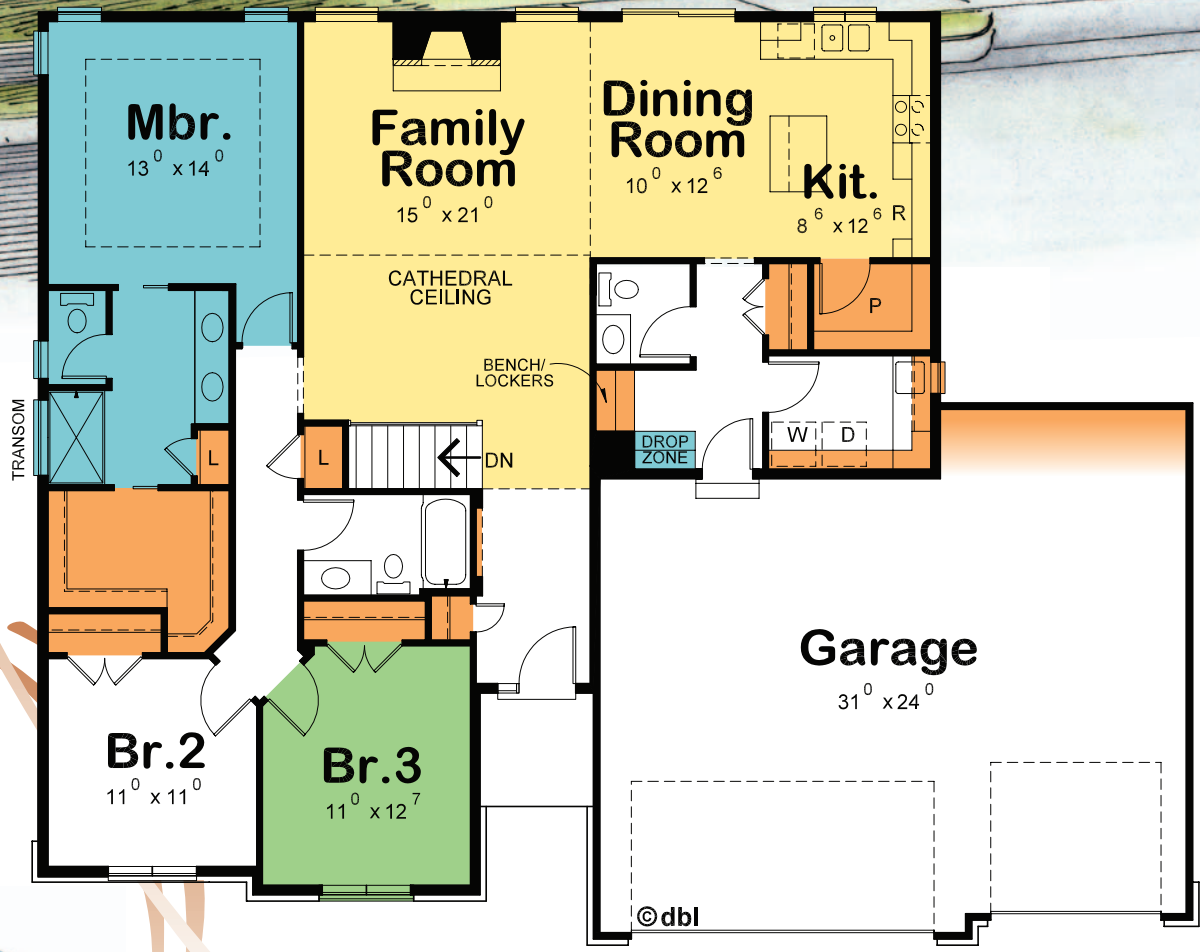

the **YELLOWSTONE**

1750 total sq. ft.

Livability at a Glance

- entertaining
- de-stressing
- flexible living
- storage

FREEDOM HOME GROUP LLC

Custom Homes
& Additions

PHONE: (406) 216-3336

FREEDOMHOMEGROUP.COM

the YELLOWSTONE

1750 total sq. ft.

ALTERNATE ELEVATION

Livability at a Glance

- entertaining
- de-stressing
- flexible living
- storage

MY HOME IS MY HAVEN

- traditional
- work/life balance
- function over form
- practical
- family oriented
- predictable