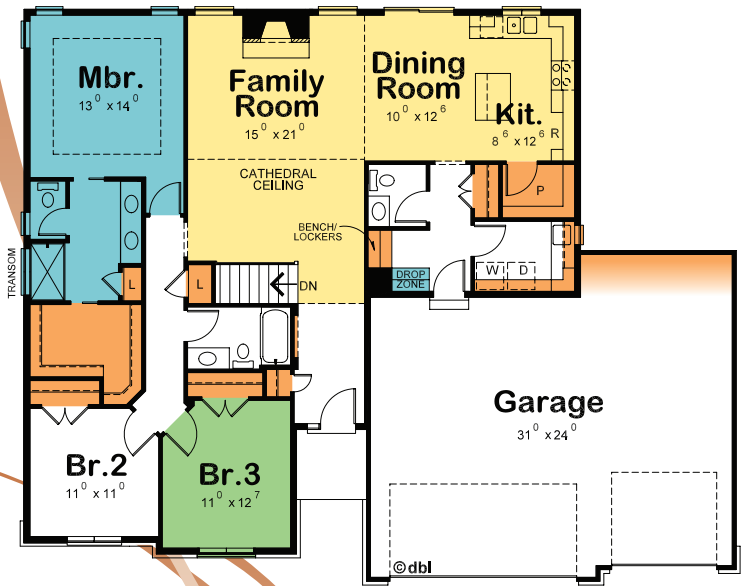

the **YELLOWSTONE**

1750 total sq. ft.

Livability at a Glance

- entertaining
- de-stressing
- flexible living
- storage

FREEDOM HOME GROUP LLC

Custom Homes
& Additions

PHONE: (406) 216-3336

FREEDOMHOMEGROUP.COM

the YELLOWSTONE

1750 total sq. ft.

ALTERNATE ELEVATION

Livability at a Glance

- entertaining
- de-stressing
- flexible living
- storage

MY HOME IS MY HAVEN

- traditional
- work/life balance
- function over form
- practical
- family oriented
- predictable